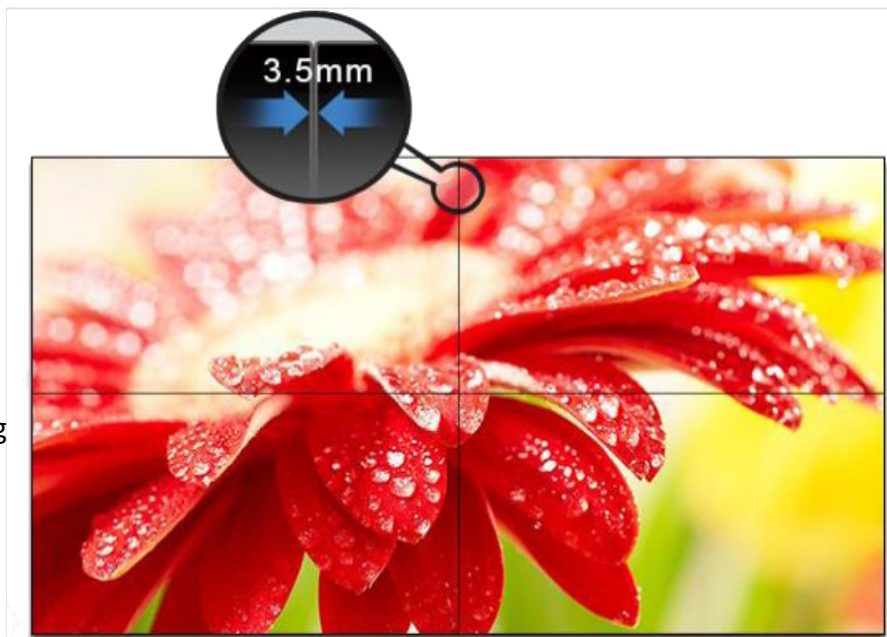

- 24x7 Industrial Grade usage
- 46" and 55" Ultra and Super Narrow Bezel
- 500, 600 and 700 Nits Brightness Options
- Wide array of Inputs with Loop outs.
- DID commercial grade LCD module
- Built in PiP image processing
- Single source Ultra HD (4K) input and scaling
- VGA Image Auto-Check and Auto Adjust
- Front Push Hydraulic Opening Option

## PRODUCT TECHNICAL SPECIFICATION\*

Specification	46" Displays			55" Displays		
Model Name	UTPHD-LL46	UFPHD-LL46		UTPHD-LL55	UFPHD-LL55	UNBHD-55
Display Size	46"			55"		
Active Area~	1018mm (W) x 572mm(H)			1210mm (W) x 680mm(H)		
Aspect Ratio	16:9					
LCD Panel	TFT-DID/SPVA/IPS					
Back Light Type	Edge Lit LED					
Resolution	1920x1080					
Tiled Bezel Gap	3.5 mm (UTP)	1.8 mm (UFP)		3.5mm(UTP)	1.8mm(UFP)	0.88mm
Display Color	16.7			16.7		
Pixel Pitch	0.53mm x 0.53mm			0.53mm x 0.53mm		
Brightness (Nits)	500 (LB)	600 (MB)	700 (HB)	500 (LB)	600 (MB)	700 (HB)
Contrast Ratio	3500:1			1400:1		
Full Viewing Angle	178°					
Response time	≤6 ms					
Vertical Scan Frequency	50Hz、60Hz、70Hz、75Hz					
Input Port	VGA/ DVI/ HDMI (HDCP)/ C-Video			VGA/ DVI/ HDMI (HDCP)/ C-Video		
Output Port	DVI/ C-Video			DVI/ C-Video		
Control	RS-232/ RJ-45/ IR					
Color System	PAL/NTSC/Auto Check					
Noise Reduction	Yes					
Voltage Frequency	AC100V~240V, 50/60Hz					
Power Consumption(Max)	<250 watts					
LCD Screen Case	Metal Sand Blasting					
LCD Dimension (mm)	1021 × 574 (W×H)			1213 x 683 (W×H)		
Working hours	55000 Hrs					
Weight (Kg.)~	30 Kg			35 Kg		
Installation	Wall/Ceiling/Floor					
Temperature Sensor	Yes					
Tile Mode	Yes, 15x15			Yes, 15x15		
Operating Temperature	0° to 40°					
Operating Humidity	10 % – 80%					
Certification on OEM Panel*	FCC, RoHS					