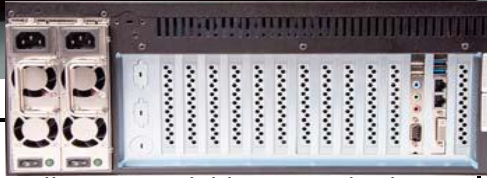

24x7x365  
Application Use

Pyrotech's Graphic Controller are available in standard as well as fully customized specifications. These controllers are use for data processing & to manage the multiple data/Video/Grapics on the Large Video Wall's. It designed in such a way to cater the source data through LAN Network/Direct Input of VGA & DVI/Video sources etc. and transfer the seamless data to Videowall in fully movable & scalable formets with PIP mode.

It supports a wide variety of inputs including analog (RGB),VGA,DVI/HDMI digital (Full HD) and CCTV video signals. Pyrotech Graphic Controller can drive video walls of up to 20 high resolution displays using multiple graphic Cards which are specially dedigned for Videowall Applications.

**KEY FEATURE**

- >> Lockable front door with acrylic windows
- >> Front side power on/off switch
- >> Front side LED indicator for system states
- >> Redundent Power supply options
- >> Two ball-bearing cooling fans
- >> Shock-resistant cushion for the drive bracket
- >> Field replaceable power supply bracket
- >> Special Graphic cards with inbuilt RAM
- >> Easy installation and maintenance
- >> Windows® 7 32/64 bit intuitive UI
- >> Wide choice of supported inputs as well as outputs
- >> Highly consistent hardware design
- >> Supports asymmetrical display Configurations

**BENEFITS**

- >> Power redundancy for seamless operation
- >> Future expandability
- >> Modularity in upgrading the system
- >> Industry standard boards are used for best performance
- >> Back plan board for higher end system
- >> RAID options for Data redendency
- >> High Data transfer speed
- >> Handy service & maintenance
- >> 19" racable for mounting in any nearby panel
- >> Multiple color options to comply control room asthetics